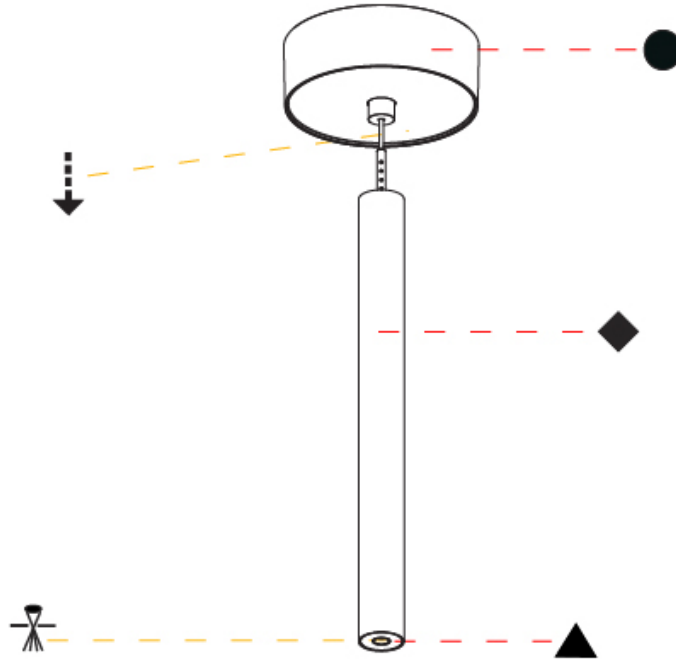

Shape: Cylinder
 Diameter (mm): 28
 Diameter (in): 1 1/8
 Height (mm): 300
 Height (in): 11 13/16
 Max. Overall Height (mm): 2300
 Max. Overall Height (in): 90 3/16
 Light Distribution: Downlight
 Weight (kg): 0.75
 Weight (lbs): 1.65
 Fixture Finish: [SSR / BKV / CWI / CRY / HAB / UFT / ITA / RUA / FTG / MYG / LOD / PUS / FRO / FUP / KIA / POP / BLS / SPG / MEY / GOH / GUM / CHC / COM / ABZ / JAG / OBR / MOS / ROR](#)
 Fixture Material: Aluminum
 Cable Details: [2000mm or 4000mm Black Cable](#)

OPTICAL

Optic°: [24 / 32 / 34 / 55 / 58](#)

RATINGS AND CERTIFICATIONS

Certified By: Certified for North American Standards
 IP rating: IP20

HANGOVER PLUG MONOPOINT SURFACE CANOPY SUSPENSION

A30845-

PROJECT
TYPE
SPECIFIER
QUANTITY
DATE