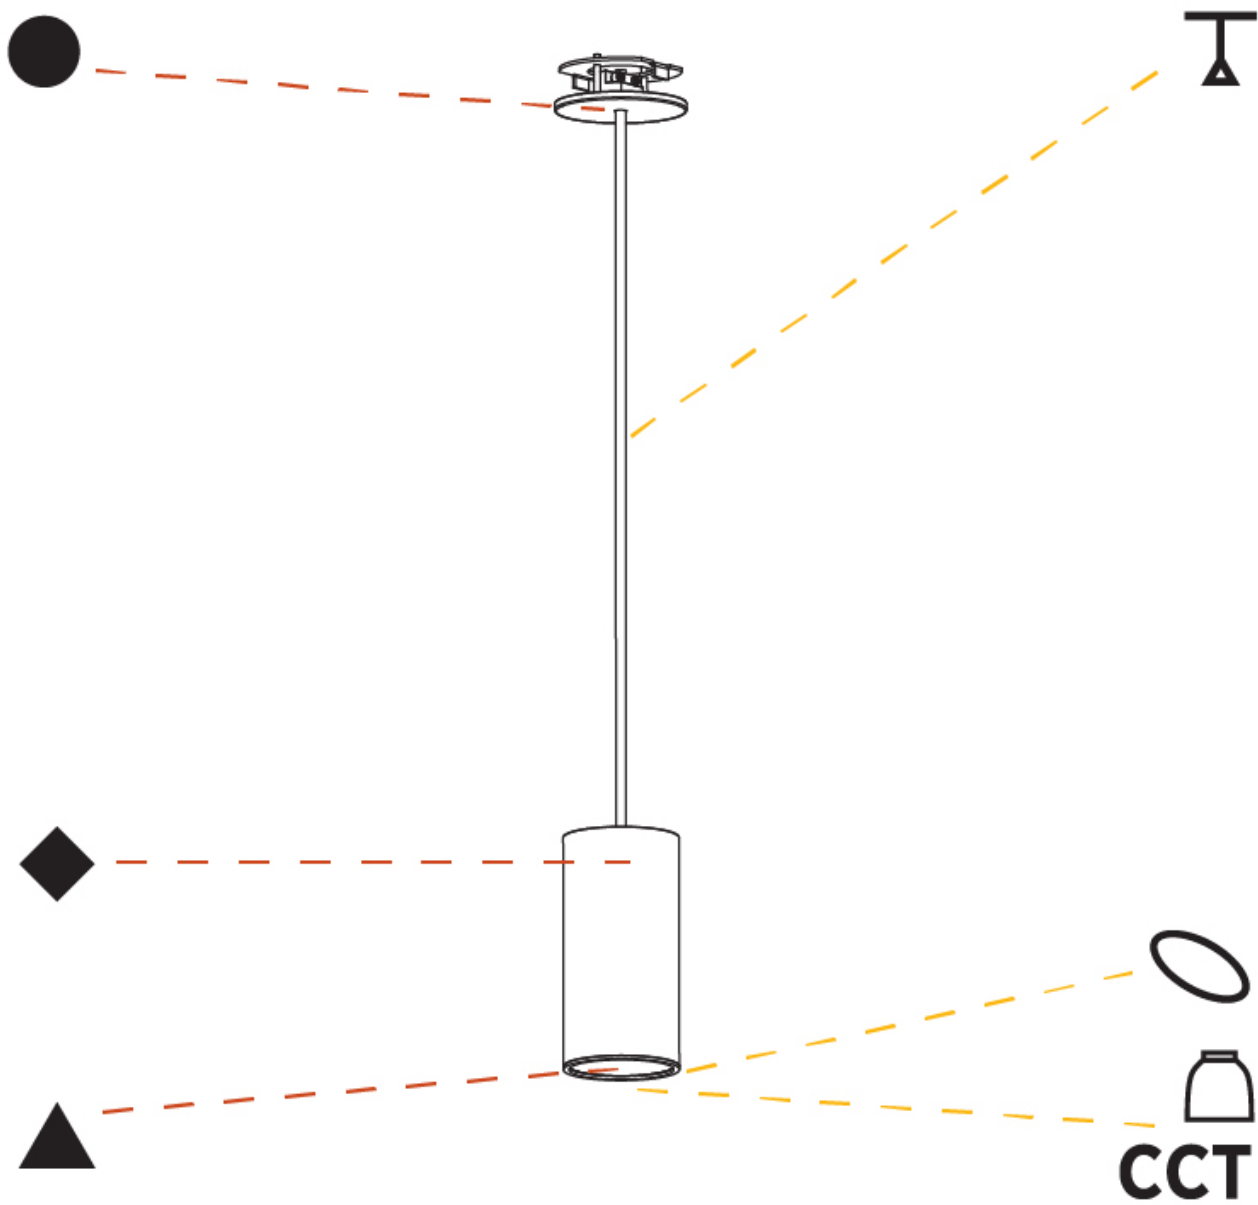

HANGOVER MONOPOINT RECESSED CANOPY SUSPENSION

A300156-

PROJECT
TYPE
SPECIFIER
QUANTITY
DATE