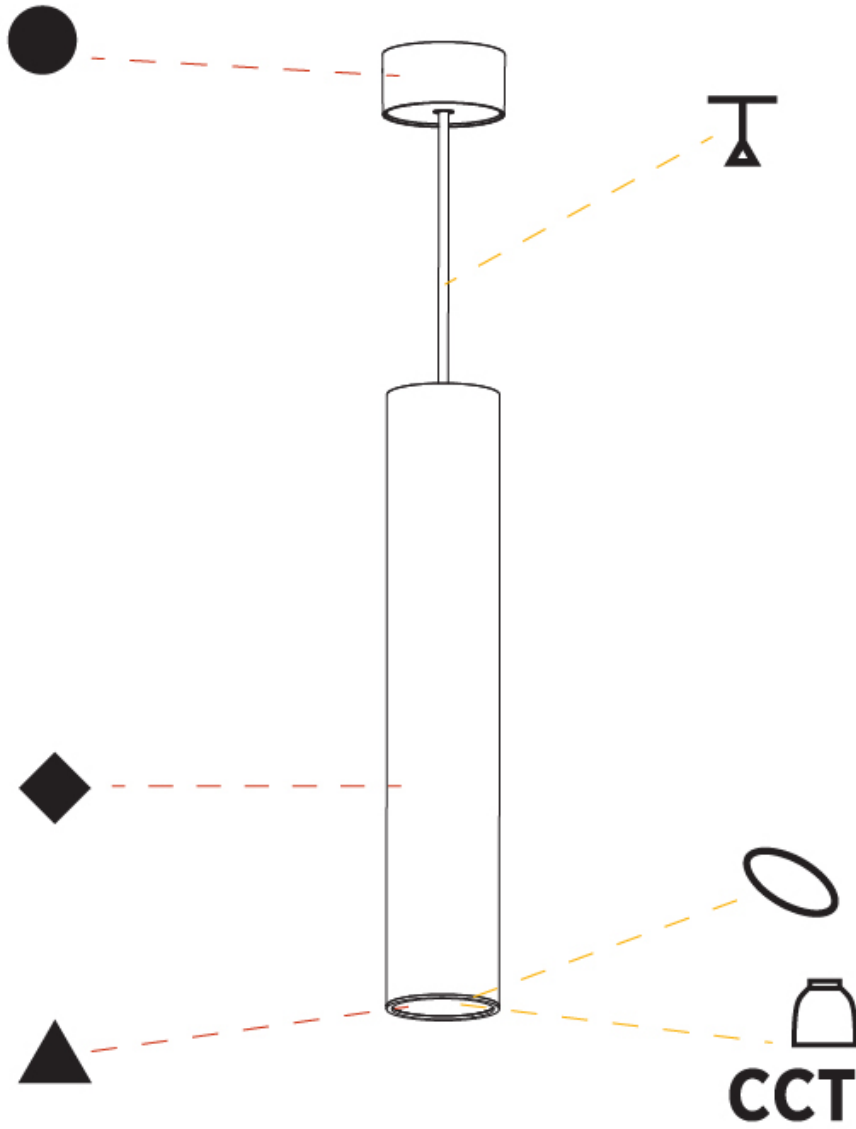

HANGOVER MONOPOINT SURFACE CANOPY SUSPENSION

A300170-

PROJECT
TYPE
SPECIFIER
QUANTITY
DATE

A