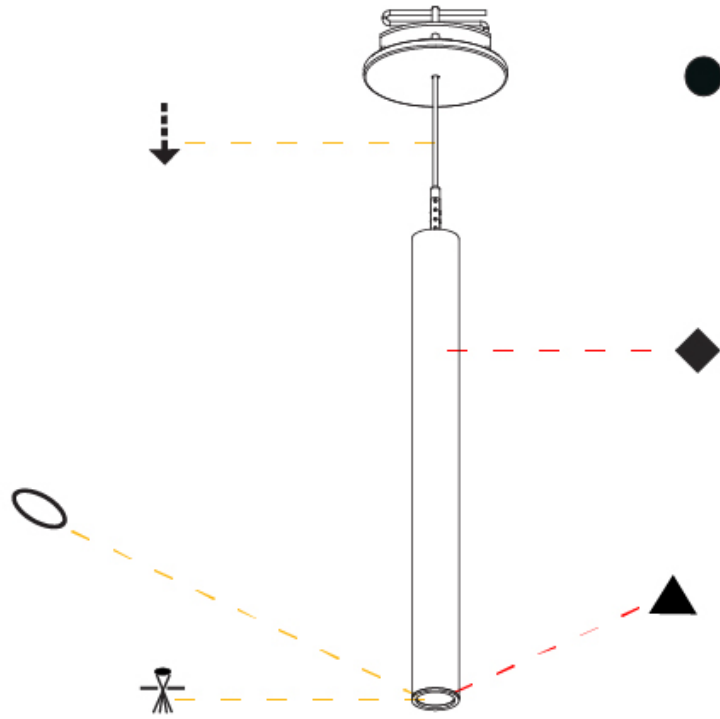

HANGOVER PLUG SHINE MONOPOINT RECESSED CANOPY SUSPENSION

A30843-

PROJECT

TYPE

SPECIFIER

QUANTITY

DATE

A